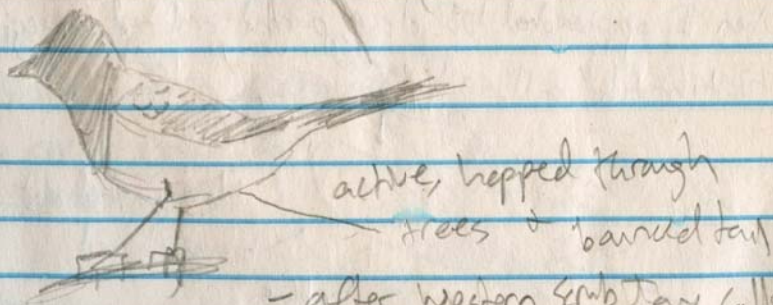

DATE
7/22/10

cont.
Interior face western scrub Jay

DATE
7/22/10

cont

Spotted Towhee

"wrrreeow" call - similar to scrub Jay but descending in pitch

- after western scrub Jay called out, towhees would answer with their call, interestingly