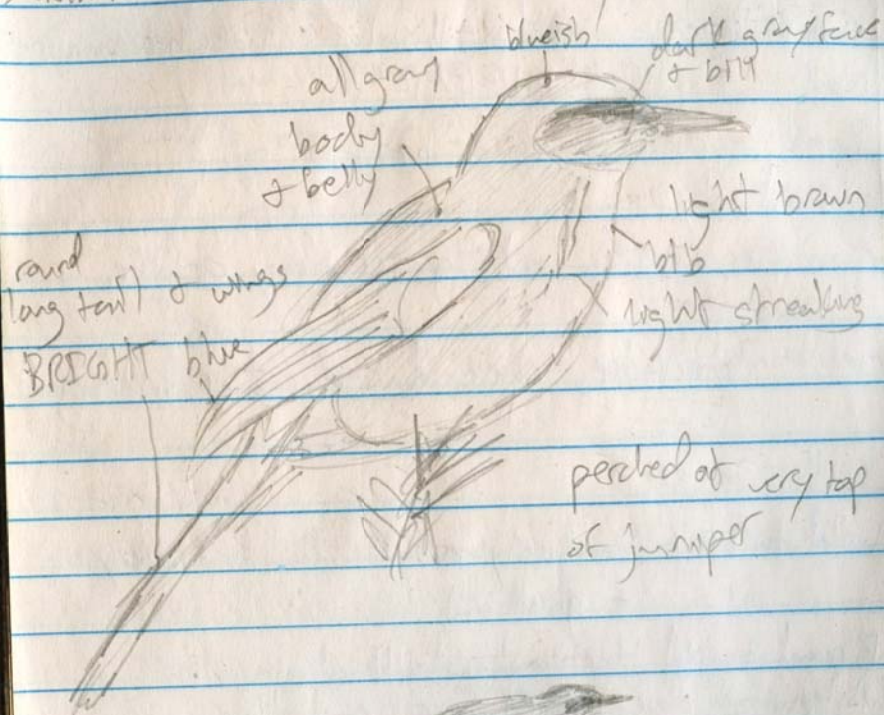

DATE
7/22/10

cont.
Interior face western scrub Jay

DATE
7/22/10

cont

Spotted Towhee

"wrrreeow" call - similar to scrub Jay but descending in pitch

- after western scrub Jay called out, towhees would answer with their call, interestingly