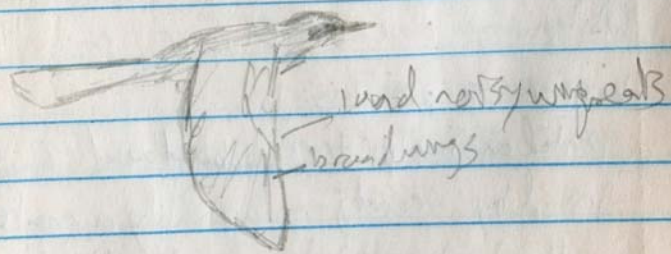

DATE
7/22/10

cont.
Interior face western scrub Jay

DATE
7/22/10

cont

Spotted Towhee

"wrrreeow" call - similar to scrub Jay but descending in pitch

- after western scrub Jay called out, towhees would answer with their call, interestingly