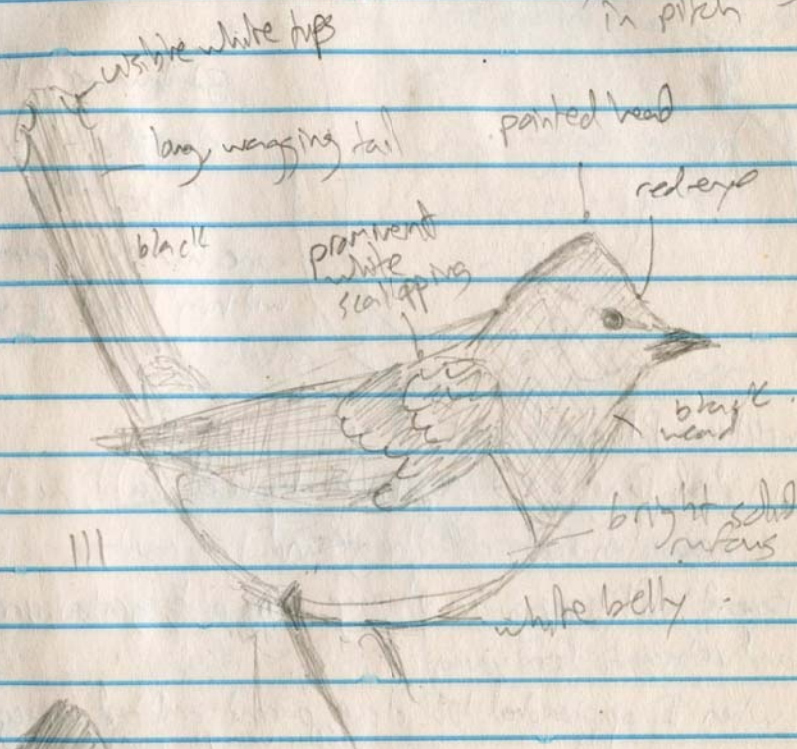

DATE
7/22/10

cont.
Interior face western scrub Jay

DATE
7/22/10

cont

Spotted Towhee

"wrrreeow" call - similar to scrub Jay but descending in pitch

- after western scrub Jay called out, towhees would answer with their call, interestingly