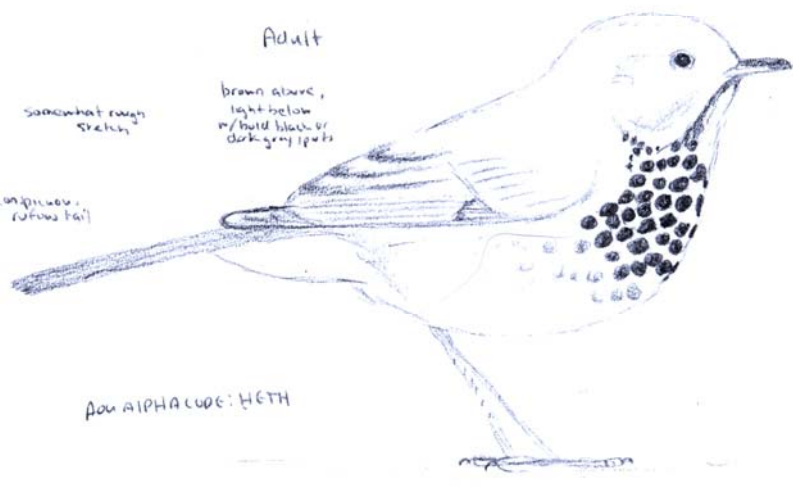

Matthew Daw
Raleigh, North Carolina

April 3rd 2007

80's, sunny, hot & fairly wet in morning

Today was a fair day, starting normal. I went behind the schools around 9:00 PM. 5:50 singing already, I came to the region area between the elementary and middle schools. Here, I heard a call unfamiliar to me. I find much except for a HAWK in the woods, more woodpeckers as well as HETH. I have never heard almost every regular bird sing except for 78W & WWR, which only call. BVM later, I heard the HETH family & definitely from my yard, a new song bird. A beautiful day.

— Matthew Daw
Catharus guttatus Hermit Thrush

Sung like most thrushes, fairly soft. a long whistle followed by 2 or 3 higher whistling notes, fading away @ end.

The strange call was a swing, whiny, nasal, moany, similar to a Catbird or a P. Oriole fledgling.

Normal call a low, soft, blackbird-size chuck, liquidly.

behind the shrubs, Palatka, pale territory, NC, USA, north America

common winter resident in my area

Matthew Daw

9:15 AM.

Total Species: 43

This HETH surprised me with a strange call note & song, I had not heard the call before, and have only heard the song once before. I also got good views of this common bird.

sketched from memory after observation

white, complete eye ring

Adult

Somewhat rough sketch
complever. rufous tail

brown above, light below w/ buff black or dark grey spots

ADU ALPHA CODE: HETH

pale pink legs